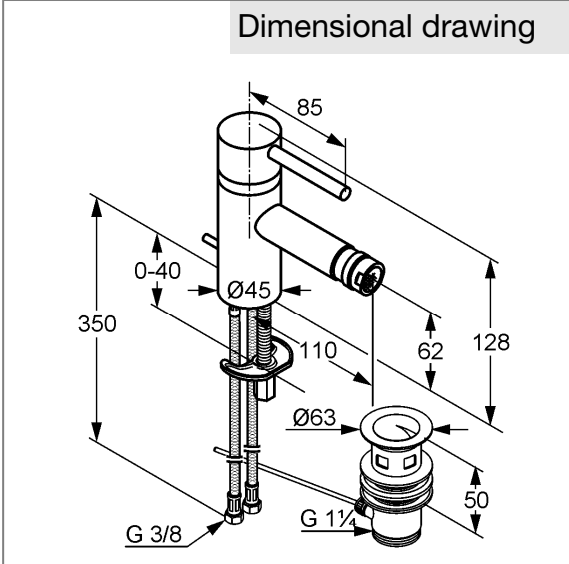

Product: KLUDI BOZZ single lever bidet mixer DN 10

Ref.: 385330576

Product description

single lever bidet mixer DN 10
 solid lever
 single hole mounted
 flow class Z
 ball-joint PCA aerator M 24 x I
 ceramic cartridge with hot water safety device
 pop up waste 1 1/4 inch
 rapid installation set
 flexible high pressure supply tubes G 3/8
 noise group I
 P- IX 19189 / IO

Finishes:
 05 chrome

Product picture

Advertisement

- * KLUDI GmbH & Co KG KLUDI BOZZ bidet single lever mixer item no. 385330576
- ** ceramic cartridge with hot water safety device Ø 35 mm, DIN EN 817
- *** brass, DIN 50930-6

bidet single lever mixer, manufacturer KLUDI GmbH & Co KG KLUDI BOZZ bidet single lever mixer item no. 385330576, DN 10, chrome plated brass, ceramic cartridge with hot water safety device Ø 35 mm, solid lever, noise level DIN EN 4109 group I, report no. P- IX 19189 / IO, type: bidet single lever mixer DN 10, flow class Z (max. 0,11 l/s), ball joint PCA aerator M 24 X I, flexible high pressure supply tubes 3/8 inch with DVGW / KIWA / WRAS / CSTB approval with metal body length 350 mm, nozzle projection 110 mm, nozzle height 62 mm, lever projection 85 mm, rapid installation set, pop up waste 1 1/4 inch, overall length 128 mm, for pressure type water heater, continuous line heater, PN 10,

Dimensional drawing

Flow rate diagram