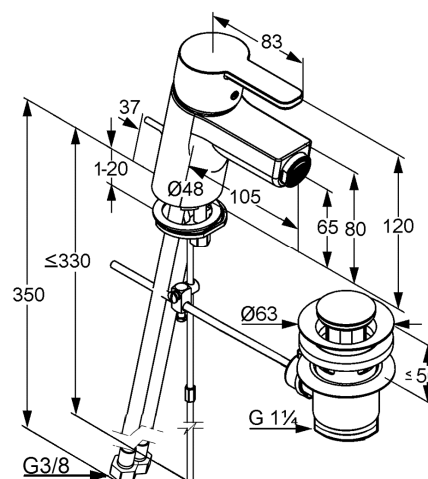

Product: **KLUDI LOGO NEO single lever bidet mixer DN 10**

Ref.: **375330575**

**Product description**

single lever bidet mixer DN 10  
 solid lever  
 single hole mounted  
 flow class Z  
 s-pointer eco-aerator M 24 x l  
 ceramic cartridge with hot water safety device  
 pop up waste 1 1/4 inch  
 rapid installation set  
 flexible high pressure supply tubes 3/8 inch  
 noise group I  
 P- IX 19334/IZ

Finishes:  
 chrome

**Product picture**

**Advertisement**

- \* KLUDI GmbH & Co KG KLUDI LOGO NEO single lever bidet mixer DN 10 item no. 375330575
- \*\* ceramic cartridge with hot water safety device Ø 35 mm, DIN EN 817
- \*\*\* chrome plated brass, DIN 50930-6

single lever bidet mixer, manufacturer KLUDI GmbH & Co KG KLUDI LOGO NEO single lever bidet mixer item no. 375330575, DN 10, chrome plated brass, solid lever, noise level DIN 4109 group I, report no. P- IX 19334/IZ, type: bidet single lever mixer DN 10, flow class Z (max. 0,12 l/s), ceramic cartridge with hot water safety device Ø 35 mm, pop up waste 1 1/4 inch, flexible high pressure supply tubes G 3/8 with DVGW / KIWA / WRAS / CSTB with metal body length 350 mm, nozzle projection 105 mm, nozzle height 65 mm, rapid installation set, s-pointer eco-aerator M 24 x l, lever projection 83 mm, overall length 120 mm, for pressure type water heater, for continuous line heater, PN 10,

**Dimensional drawing**

**Flow rate diagram**