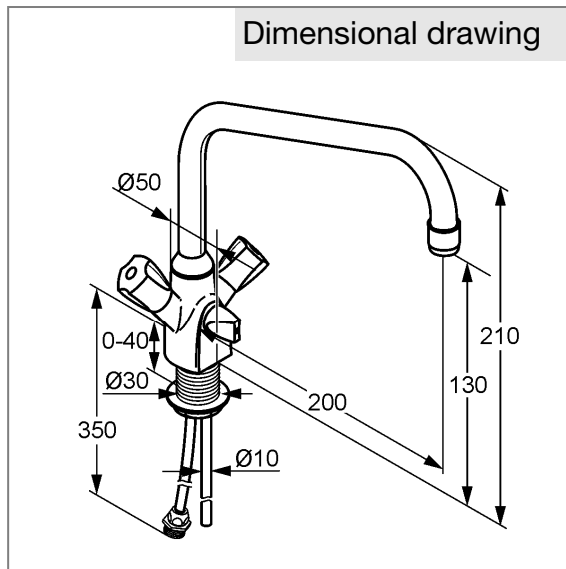

Finishes:
 05 chrome

Product picture

Advertisement

- * KLUDI GmbH & Co KG KLUDI STANDARD Multi sink-mixer item no. 317030515
- ** classic headparts, DIN EN 200
- *** chrome plated brass, DIN 50930-6

Multi- sink mixer, manufacturer KLUDI GmbH & Co KG KLUDI STANDARD Multi-sink mixer item no. 317030515, DN 8, chrome plated, type: Multi-sink mixer DN 8, Terralux ABS handles, handle projection 50 mm, aerator M 22 x I, noise level DIN EN 4109 group I, report no. PA- IX 3102 / IA, flow class A (max. 0,25 l/s), nozzle projection 200 mm, back nut fixing, copper tubes Ø 10 mm length 350 mm, nozzle height 130 mm, classic headparts, handles with marking red/blue, one connection for washing-machine or dishwasher (flow rate at 3 bar 12,2 l/min), swivel spout, overall length 210 mm, for borehole diameter Ø 32 mm, for pressure type water heater, for continuous line heater, PN 10,

Dimensional drawing

Flow rate diagram