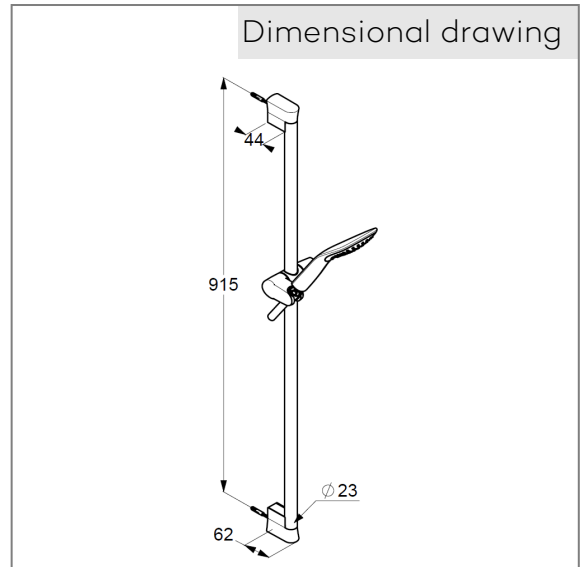

hand shower 1 S  
1 spray pattern  
with cleaning system  
connection 1/2"  
sieve seal

Shower hose  
plastic coated  
with metal-effect  
with conical nuts  
anti twist  
G 1/2 x G 1/2 x 1600 mm

wall rail 900 mm  
height-adjustable hand shower holder  
With fixing material  
for rigid wall mounting

Product picture

Dimensional drawing

Flow rate diagram