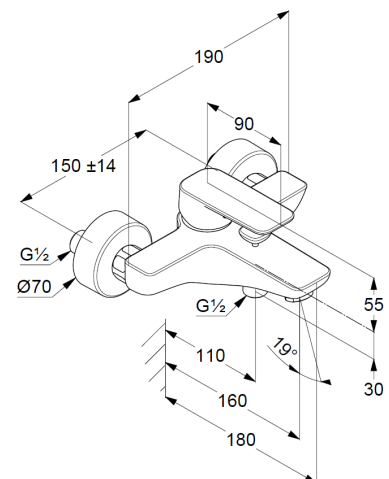

protected against back flow

shower outlet G $\frac{1}{2}$

ceramic cartridge with hot water safety device
flow rate at 3 bar 21 l/min.

S-unions G $\frac{1}{2}$ x G $\frac{3}{4}$

Produktabbildung/ Product picture

Maßzeichnung/ Dimensional drawing

Durchfluss/ Flow rate