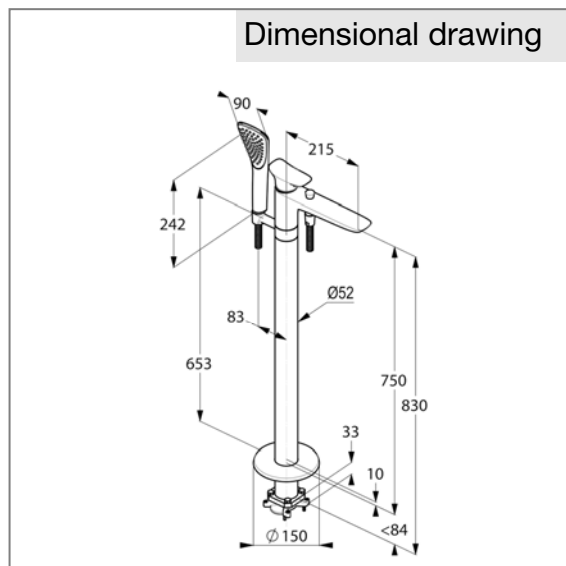

Finishes:
05 chrome

Advertisement

single lever bath/shower pillar mixer, manufacturer KLUDI GmbH & Co. KG
KLUDI AMBA item no. 535900575
type: single lever bath and shower pillar mixer, DN 15 / PN 10, with shower holder,
chrome plated brass, solid lever chrome plated metal, ceramic cartridge K-41 with
hot water safety device, bath tub filler with aerator M 24 x 1, flow rate at bath tub
filler 22,5 l/min at 3 bar, flow rate at shower outlet 18,1 l/min, automatic diverter:
shower to bath tub, protected against back flow DIN EN 1717, with hand shower
KLUDI FIZZ 1 S, with cleaning system, with volume spray, chrome plated plastic, with
KLUDI SUPARAFLEX SILVER shower hose 1/2 x 1/2 inch x 1250 mm plastic coated
with metal-effect (silver), with anti twist, shower connection 1/2 inch
dimensions: height: 979 mm, nozzle projection: 215 mm, nozzle height: 742 – 819
mm, diameter cover plate: 150 mm
Suitable for pre-installation set KLUDI FLEXX.BOX DN 20 item no. 88088 for free-
standing bath and shower mixer, not included.

Product picture

Dimensional drawing

Flow rate diagram