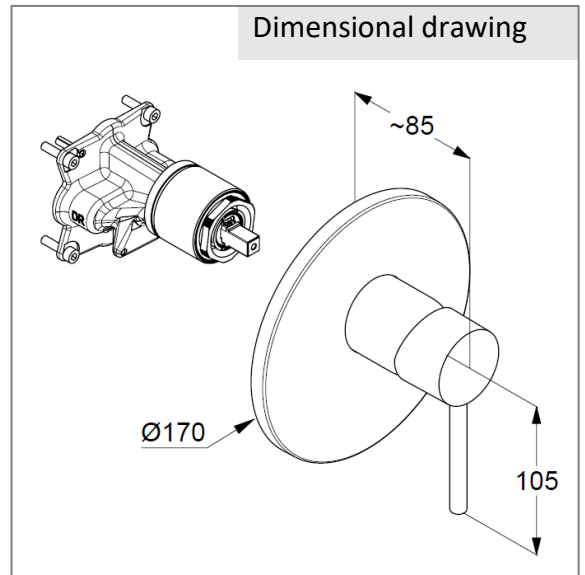

## Technical Data

KLUDI BOZZ  
Concealed single lever shower mixer

Article- Nr.:  
386550576

Surface:  
05 chrome

manufacturer KLUDI GmbH & Co. KG  
Typ: KLUDI BOZZ  
Concealed single lever shower mixer,  
PN 10  
Art. Nr. 386550576  
concealed shower mixer  
single lever mixer  
trim set without pre-installation set  
pre installation set KLUDI FLEXX.BOXX Art. Nr. 88011  
trim set with functional unit  
wall mounted  
solid lever, metal  
ceramic cartridge with hotwater safety device  
flow rate at 3 bar = 25 l/ min.

Product Picture

Dimensional drawing

Flow rate diagram