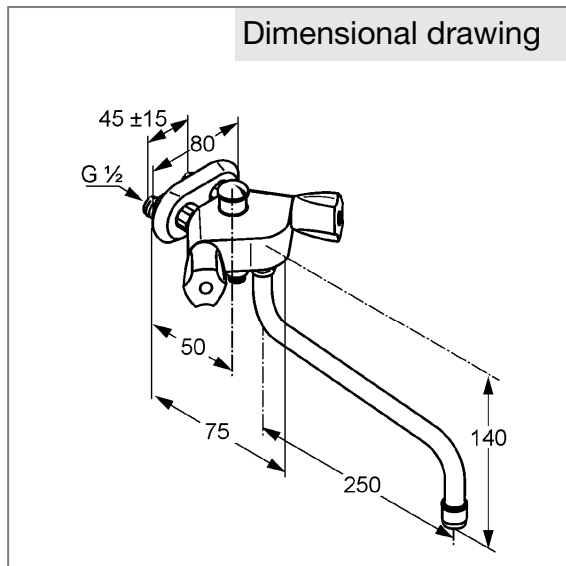

Product: KLUDI SPEZIAL bath and shower mixer DN 15

Ref.: 254110515

Product description

bath and shower mixer DN 15
 ABS Terralux handle
 wall fastening
 distance from center to center 45 mm
 flow class BA
 aerator M 22 x I
 swivel spout 250 mm
 automatic diverter: shower to bath tub
 shower outlet G 1/2
 protected against back flow
 S unions G 1/2 x G 1/2
 without shower set
 noise group II, P-IX 4087/IIBA

Finishes:
 05 chrome

Advertisement

- * KLUDI GmbH & Co KG KLUDI SPEZIAL bath and shower mixer item no. 254110515
- ** classic headparts, DIN EN 200
- *** chrome plated brass, DIN 50930-6

bath and shower mixer, manufacturer KLUDI GmbH & Co KG KLUDI SPEZIAL bath and shower mixer item no. 254110515, DN 15, chrome plated brass, type: bath and shower mixer DN 15, swivel spout, handle projection 50 mm, aerator M 22 x I, noise level DIN EN 4109 group II, report no. P- IX 4087 / IIBA, flow class B A (max. 0,42 l/s / 0,25 l/s), nozzle projection 250 mm, S unions 1/2 x 1/2 inch, classic headparts, handles ABS Terralux chrome plated marked: red / blue, shower outlet 1/2 inch, automatic diverter: shower to bath tub, protected against back flow DIN EN 1717, distance from center to center 45 mm, for pressure type water heater, for continuous line heater, PN 10,

Product picture

Dimensional drawing

Flow rate diagram