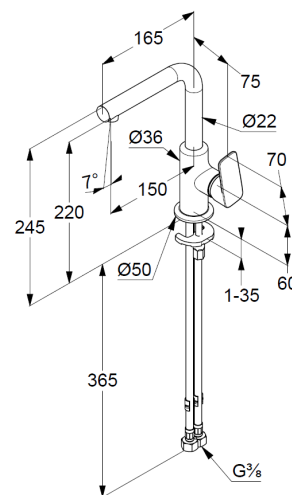

DN 15/ PN 10

Art. Nr. 400240575

basin mixer

single lever mixer

single hole mounted

solid lever, metal

lateral actuation

Aerator M18 PCA

ceramic cartridge

flow rate at 3 bar = 5 l/ min.

swivel spout (360°)

flexible hoses G 3/8 DVGW approved

rapid installation set

Product Picture

Dimensional drawing

Flow rate diagram