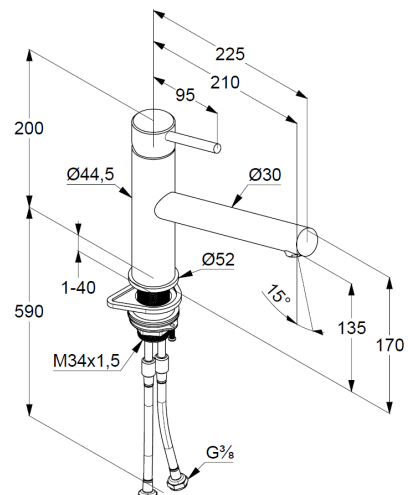

## Technical Data

KLUDI STEEL  
Kitchen faucet  
DN 15

Ref.:  
44850F860

Finishes:  
F8 stainless steel hairline finish

Product description  
Manufacturer KLUDI GmbH & Co. KG  
Typ: KLUDI STEEL  
Kitchen faucet DN 15  
Ref.: 44850F860  
Kitchen faucet DN 15  
single lever mixer  
single hole mounted  
solid lever, metal  
aerator M24  
ceramic cartridge with hotwater safety device  
flow rate at 3 bar = 12 l/ min.  
swivel spout (360°)  
shank-fixing

Product picture

Dimensional drawing

Flow rate diagram