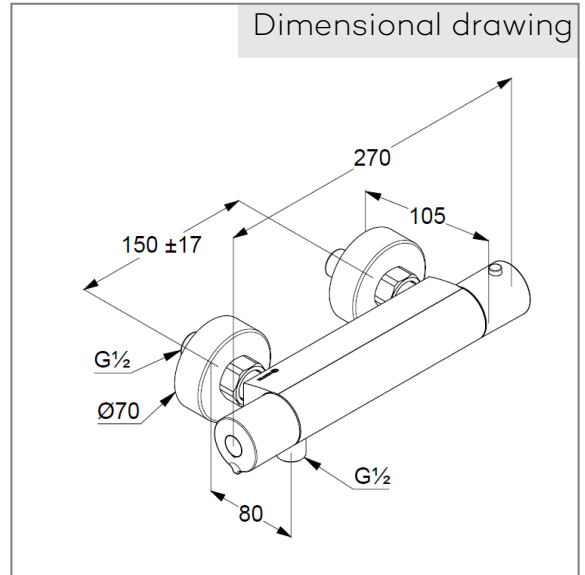

Technical Data

KLUDI BASIC
thermostatic shower mixer
DN 15

Ref.:
350020538

Finishes:
05 chrome

Product description
Manufacturer KLUDI GmbH & Co. KG
Typ: KLUDI BASIC
thermostatic shower mixer DN 15
Ref.: 350020538
thermostatic shower mixer
wall mounted
Hot water stop at 38°
temperature handle with hotwater safety at 38°C
protected against back flow
shower outlet 1/2 inch
ceramic headparts 180°
flow rate at 3 bar = 25 l/ min.
S-unions G 1/2 x 3/4

Product picture

Dimensional drawing

Flow rate diagram