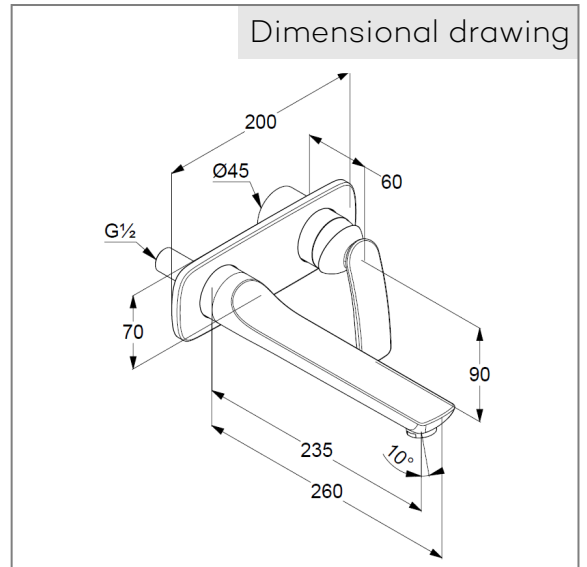

Technical Data

KLUDI BALANCE
Single lever basin mixer

Ref.: 522478775

Finishes:
87 black matt finished / chrome

Product description
manufacturer KLUDI GmbH & Co. KG
Typ: KLUDI BALANCE basin mixer,
DN 15/ PN 10
Art. Nr. 522478775
basin mixer DN 15
concealed basin mixer
single lever mixer
trim set without pre-installation set 38243
wall mounted
fixed spout 235 mm
solid lever, metal
Aerator, S-Pointer M24 PCA
ceramic cartridge
flow rate at 3 bar = 6 l/ min.

Product Picture

Dimensional drawing

Flow rate diagram