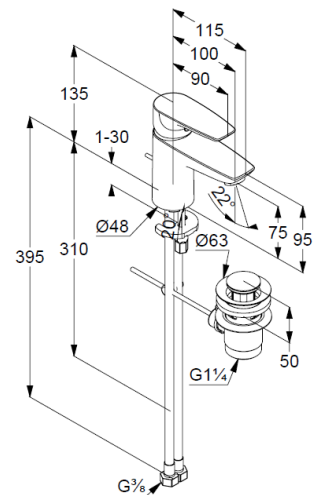

Technical Data

Product: KLUDI PURE&SOLID
single lever basin mixer 75
DN 15

Article-Nr.: 343820575

Surface: 05 chrome

Product description

manufacturer KLUDI GmbH & Co. KG
Typ: KLUDI PURE&SOLID
single lever basin mixer 75,
DN 15/ PN 10
Art. Nr. 343820575
basin mixer
single lever mixer
single hole mounted
solid handle, metal
aerator M24
ceramic cartridge with hotwater safety device
flow rate at 3 bar = 7 l/ min.
flexible hoses G 3/8 DVGW approved
rapid installation set
pop up waste 1 1/4" metal

Product Picture

Dimensional drawing

Flow rate diagram