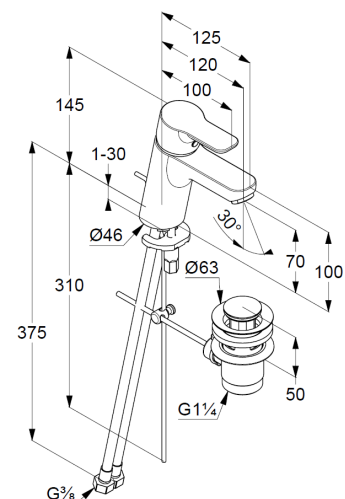

DN 15/ PN 10

Art. Nr. 372890565

basin mixer

single lever mixer

single hole mounted

solid handle, metal

aerator M24

ceramic cartridge with hotwater safety device

middle position cold water

flow rate at 3 bar = 7 l/ min.

flexible hoses G 3/8 DVGW approved

rapid installation set

pop up waste 1 1/4" metal

Product Picture

Dimensional drawing

Flow rate diagram