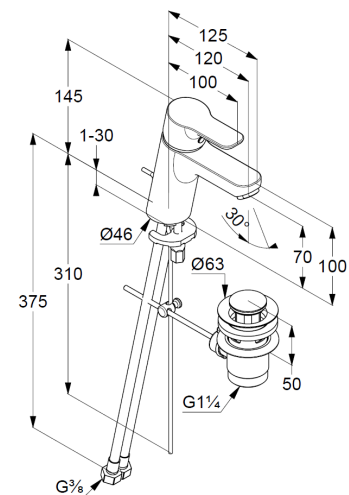

Technical Data

Product: KLUDI PURE&EASY
single lever basin mixer 70
DN 15

Article-Nr.: 373820565

Surface: 05 chrome

Product description

manufacturer KLUDI GmbH & Co. KG
Typ: KLUDI PURE&EASY
single lever basin mixer 70,
DN 15/ PN 10
Art. Nr. 373820565
basin mixer
single lever mixer
single hole mounted
solid handle, metal
aerator M24
ceramic cartridge with hotwater safety device
flow rate at 3 bar = 7 l/ min.
flexible hoses G 3/8 DVGW approved
rapid installation set
pop up waste 1 1/4" metal

Product Picture

Dimensional drawing

Flow rate diagram