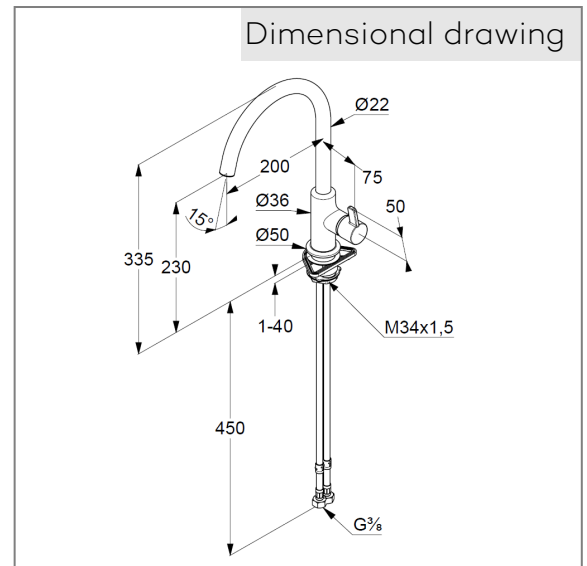

Technical Data

Product: KLUDI BINGO STAR XS
single lever sink mixer
DN 15

Art. No. 468030578

Surface: 05 chrome

Product description

Manufacturer KLUDI GmbH & Co. KG
Typ: KLUDI BINGO STAR XS
Article No. 468030578
Kitchen faucet DN 15
single lever mixer
single hole mounted
solid lever, metal
lateral actuation
Aerator M16,5 PCA
ceramic cartridge
flow rate at 3 bar = 7,6 l/ min.
swivel spout (360°)
flexible hoses G 3/8 DVGW approved
shank-fixing

Product picture

Dimensional drawing

Flow rate diagramm