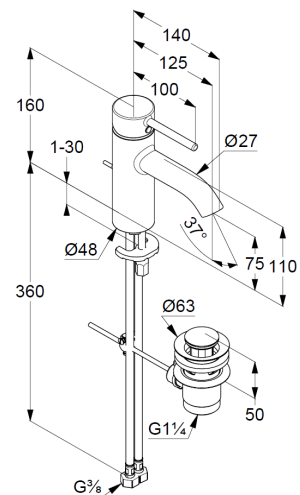

Technical Data

KLUDI BOZZ
single lever basin mixer 75
DN 15

Ref:
382700576

Finishes:
05 chrom

Product description
Manufacturer KLUDI GmbH & Co. KG
Typ: KLUDI BOZZ
single lever basin mixer 75
Ref.: 382700576
basin mixer DN 15
single lever mixer
single hole mounted
solid lever, metal
Aerator M18,5
ceramic cartridge with hotwater safety device
flow rate at 3 bar = 5 l/ min.
flexible hoses G 3/8 DVGW approved
rapid installation set
pop up waste 1 1/4" metal

Product picture

Dimensional drawing

Flow rate diagram