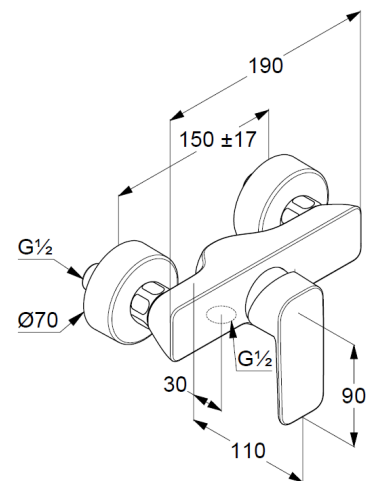

Technische Daten/ Technical Data

KLUDI PURE&STYLE
single lever shower mixer
DN 15

Ref.:
408413975

Finishes:
39 matt black

Product description
Manufacturer KLUDI GmbH & Co. KG
Typ: KLUDI PURE&STYLE
single lever shower mixer
Ref.: 408413975

shower mixer
single lever mixer
wall mounted
solid lever, metal
protected against back flow
shower outlet G $\frac{1}{2}$
ceramic cartridge with hot water safety device
flow rate at 3 bar 28 l/min.
S-unions G $\frac{1}{2}$ x G $\frac{3}{4}$

Produktabbildung/ Product picture

Maßzeichnung/ Dimensional drawing

Durchfluss/ Flow rate