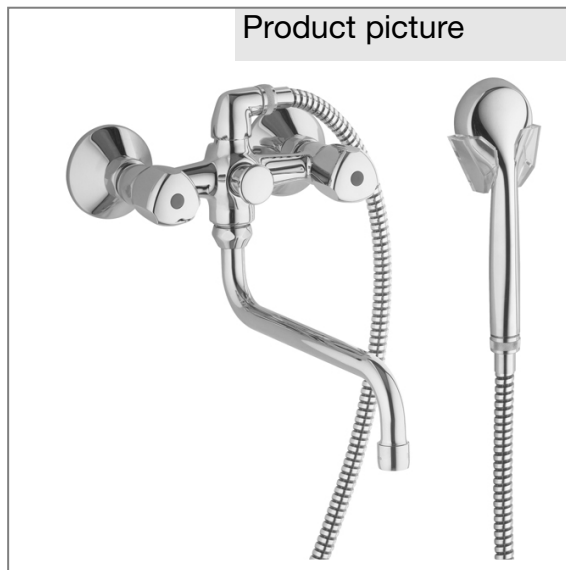

Product: **KLUDI SPEZIAL bath and shower mixer DN 15**

Ref.: **251230515**

Product description

bath and shower mixer DN 15
 ABS Terralux handle
 wall fastening
 flow class BA
 aerator M 22 x I
 swivel spout 300 mm
 automatic diverter: shower to bath tub
 shower outlet G 1/2
 protected against back flow
 Tele handshower DN 15, chrome plated
 Universal hose, chrome plated 1250 mm
 Tele wall holder, transparent
 noise group I

Finishes:
 05 chrome

Advertisement

- * KLUDI GmbH & Co KG KLUDI STANDARD bath and shower mixer item no. 251230515
- ** classic headparts, DIN EN 200
- *** chrome plated brass, DIN 50930-6

bath and shower mixer DN 15, manufacturer KLUDI GmbH & Co KG KLUDI STANDARD bath and shower mixer item no. 251230515, DN 15, chrome plated brass, type: bath and shower mixer DN 15, swivel spout, handle projection 50 mm, aerator M 22 x I, noise level DIN EN 4109 group I, without report no., flow class B A (max. 0,42 l/s / 0,25 l/s), nozzle projection 360 mm, S unions 1/2 x 3/4 inch, classic headparts, handles ABS Terralux chrome plated marked: red / blue, automatic diverter: shower to bath tub, shower outlet 1/2 inch, protected against back flow DIN EN 1717, Tele handshower DN 15 chrome plated, shower hose with metal effect 1/2 x 1/2 inch length 1250 mm, Tele wall holder transparent, for pressure type water heater, PN 10,

Product picture

Dimensional drawing

Flow rate diagram