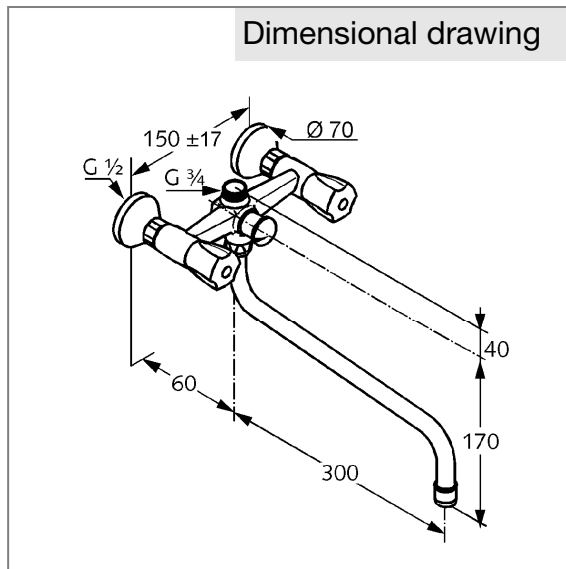

Product: **KLUDI SPEZIAL bath and shower mixer DN 15**

Ref.: **251230515**

Product description

bath and shower mixer DN 15
 ABS Terralux handle
 wall fastening
 flow class BA
 aerator M 22 x I
 swivel spout 300 mm
 automatic diverter: shower to bath tub
 shower outlet G 1/2
 protected against back flow
 Tele handshower DN 15, chrome plated
 Universal hose, chrome plated 1250 mm
 Tele wall holder, transparent
 noise group I

Finishes:
 05 chrome

Advertisement

- * KLUDI GmbH & Co KG KLUDI STANDARD bath and shower mixer item no. 251230515
- ** classic headparts, DIN EN 200
- *** chrome plated brass, DIN 50930-6

bath and shower mixer DN 15, manufacturer KLUDI GmbH & Co KG KLUDI STANDARD bath and shower mixer item no. 251230515, DN 15, chrome plated brass, type: bath and shower mixer DN 15, swivel spout, handle projection 50 mm, aerator M 22 x I, noise level DIN EN 4109 group I, without report no., flow class B A (max. 0,42 l/s / 0,25 l/s), nozzle projection 360 mm, S unions 1/2 x 3/4 inch, classic headparts, handles ABS Terralux chrome plated marked: red / blue, automatic diverter: shower to bath tub, shower outlet 1/2 inch, protected against back flow DIN EN 1717, Tele handshower DN 15 chrome plated, shower hose with metal effect 1/2 x 1/2 inch length 1250 mm, Tele wall holder transparent, for pressure type water heater, PN 10,

Product picture

Dimensional drawing

Flow rate diagram