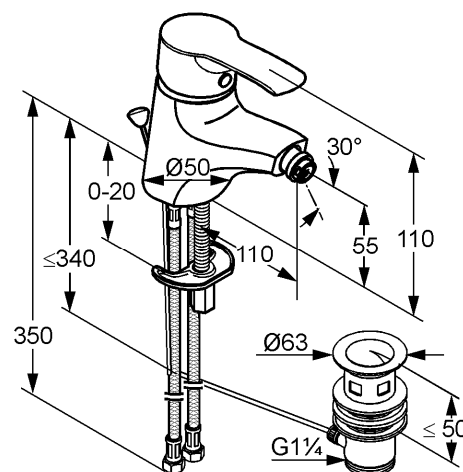

Product: **KLUDI MARIS single lever bidet mixer DN 10**

Ref.: **385320581**

**Product description**

single lever bidet mixer DN 10  
 solid lever  
 single hole mounted  
 flow class A  
 ball joint aerator M 24 x l  
 ceramic cartridge with hot water safety device  
 pop up waste 1 1/4 inch  
 rapid installation set  
 flexible high pressure supply tubes G 3/8  
 noise group I  
 P-IX 8777/IA

Finishes:  
 05 chrome

**Product picture**

**Advertisement**

- \* KLUDI GmbH & Co KG KLUDI MARIS bidet single lever mixer item no. 385320581
- \*\* ceramic cartridge with hot water safety device Ø 35 mm, DIN-EN 817
- \*\*\* brass, DIN 50930-6

bidet single lever mixer, manufacturer KLUDI GmbH & Co KG KLUDI MARIS bidet single lever mixer item no. 385320581, DN 10, chrome plated brass, ceramic cartridge with hot water safety device Ø 35 mm, solid lever, noise level DIN EN 4109 group I, report no. P- IX 8777 / IA, type: bidet single lever mixer DN 10, flow class A (max. 0,25 l/s), pop up waste 1 1/4 inch, flexible high pressure supply tubes 3/8 inch with DVGW / KIWA / WRAS / CSTB with metal body length 350 mm, ball joint aerator M 24 x l, swing range 15°, nozzle projection 110 mm, nozzle height 55 mm, lever projection 83 mm, with rapid installation set, overall length 110 mm, for pressure type water heater, continuous line heater, PN 10,

**Dimensional drawing**

**Flow rate diagram**