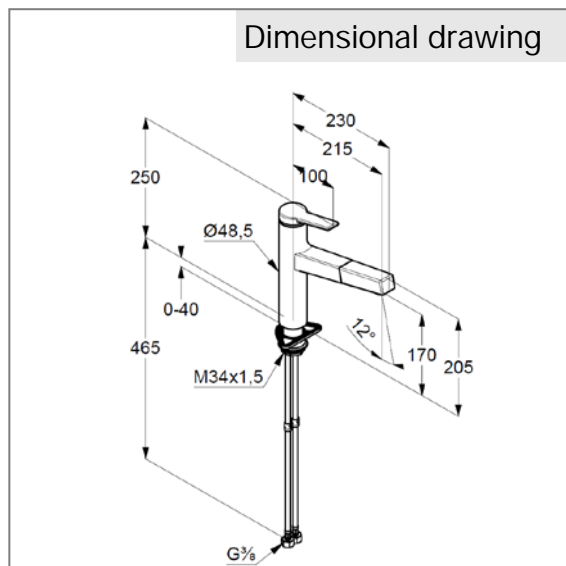

Finishes:
05 chrome

Advertisement

single lever sink mixer, manufacturer KLUDI GmbH & Co KG
KLUDI Zenta item no. 389810575
type: single lever sink mixer DN 15 / PN 10 with swivel (range 110°) and pull out hand spray (max. 700 mm), made of brass, finishes selectable: 05 = chrome, solid lever made of metal, ceramic cartridge K-36 with hot water safety device, aerator M 18 x 1, flow rate 8,5 l/min at 3 bar, with flexible high pressure supply tubes 3/8 inch, with shower hose M 15 x 1 x 1500 mm and counterweight with W270 / KTW approval, protected against backflow DIN EN 1717, shank fixing,
dimensions: height: 250 mm, nozzle height: 170 mm, projection: 230 mm, lever projection: 100 mm

Product picture

Dimensional drawing

Flow rate diagram