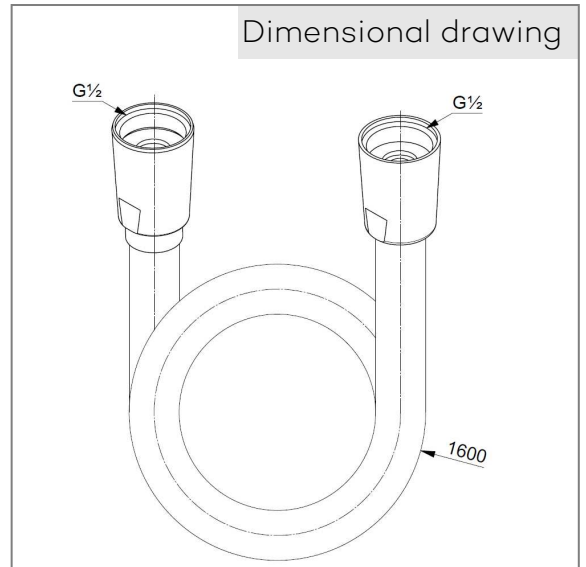

## Technical Data

KLUDI SUPARAFLEX WHITE  
shower hose  
DN 15

Ref.:  
6107291-00

Finishes:  
91 white

Product description  
Manufacturer KLUDI GmbH & Co. KG  
Typ: KLUDI SUPARAFLEX WHITE  
shower hose DN 15  
Ref: 6107291-00

shower hose  
plastic coated  
with metal-effect  
with conical nuts  
anti twist  
G 1/2 x G 1/2 x 1600 mm

Product picture

Dimensional drawing

Flow rate diagram