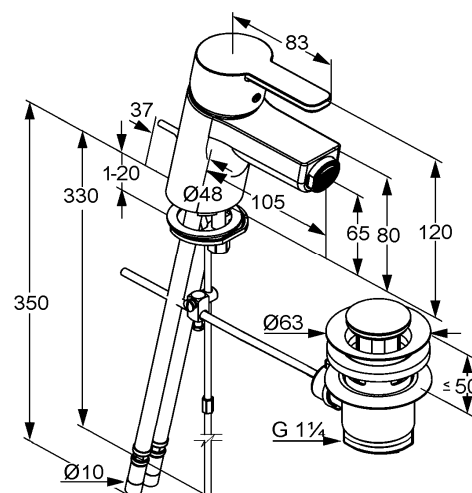

Product: KLUDI LOGO NEO single lever bidet mixer DN 8

Ref.: 375310575

Product description

single lever bidet mixer DN 8
 solid lever
 single hole mounted
 flow class Z
 s-pointer eco-aerator M 24 x I
 ceramic cartridge with hot water safety device
 pop up waste 1 1/4 inch
 rapid installation set
 flexible high pressure supply
 tubes with socket pipe end Ø 10 mm
 noise group I
 P- IX 19334/IZ

Finishes:
 chrome

Product picture

Advertisement

- * KLUDI GmbH & Co KG KLUDI LOGO NEO single lever bidet mixer DN 8 item no. 375310575
- ** ceramic cartridge with hot water safety device Ø 35 mm, DIN EN 817
- *** chrome plated brass, DIN 50930-6

single lever bidet mixer, manufacturer KLUDI GmbH & Co KG KLUDI LOGO NEO single lever bidet mixer item no. 375310575, DN 8, chrome plated brass, solid lever, noise level DIN EN 4109 group I, report no. P- IX 19334/IZ, type: bidet single lever mixer DN 8, flow class Z (max. 0,12 l/s), ceramic cartridge with hot water safety device Ø 35 mm, pop up waste 1 1/4 inch, flexible high pressure supply tubes with socket pipe end Ø 10 mm with DVGW / KIWA / WRAS / CSTB with metal body length 350 mm, nozzle projection 105 mm, nozzle height 65 mm, rapid installation set, s-pointer eco-aerator M 24 x I, lever projection 83 mm, overall length 120 mm, for pressure type water heater, for continuous line heater, PN 10,

Dimensional drawing

Flow rate diagram