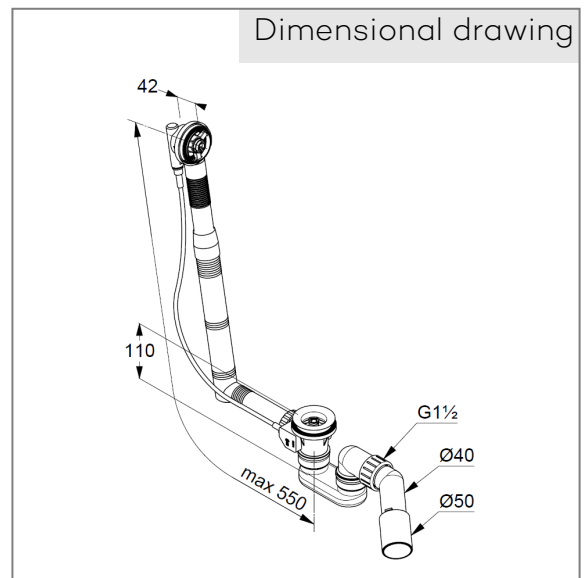

## Technical Data

KLUDI ROTEXA 2000 waste an overflow set G 1 1/2

Ref.:  
2108000-00

Product description  
Manufacturer KLUDI GmbH & Co. KG  
Typ: KLUDI ROTEXA 2000 waste an overflow set G 1 1/2  
Ref.: 2108000-00  
pre installation set  
pop-up and overflow set G 1 1/2"  
with Bowden cable for bathtubs and deep showertubs  
with fixed siphon trap  
2 swivel-joints  
with overflow hose  
approved to DIN EN 274  
with connecting branch DN40/50  
without trim set  
for course hole Ø 52 mm  
with Excenter set

Product picture

Dimensional drawing

Flow rate diagram