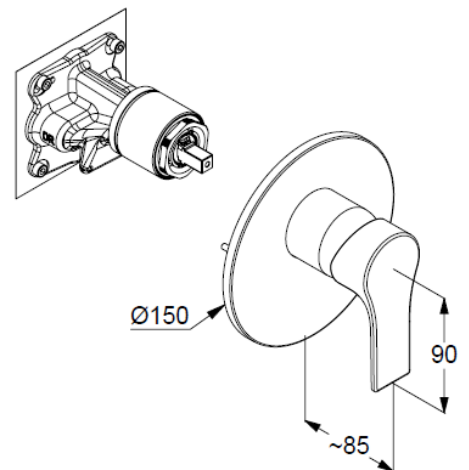

Technische Daten/ Technical Data

KLUDI ZENTA SL
concealed single lever shower mixer

Ref.: 487553965

Finishes:
39 matt black

Product description
Manufacturer KLUDI GmbH & Co. KG
Typ: KLUDI ZENTA SL
concealed single lever shower mixer
Ref.: 487553965

concealed shower mixer
single lever mixer
trim set without pre-installation set
pre installation set KLUDI SLIM.BOXX Ref.: 88022
trim set with functional unit
wall mounted
solid lever, metal
ceramic cartridge with hot water safety device
flow rate at 3 bar 28 l/min.

Produktabbildung/ Product picture

Maßzeichnung/ Dimensional drawing

Durchfluss/ Flow rate