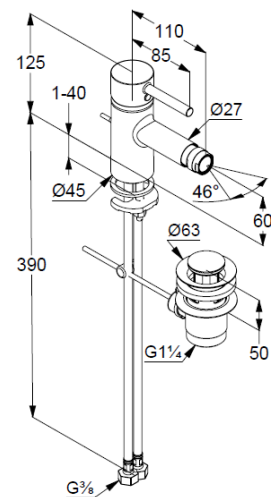

Technische Daten/ Technical Data

KLUDI BOZZ
single lever bidet mixer
DN 15

Ref.:
385333976

Finishes:
39 matt black

Product description
Manufacturer KLUDI GmbH & Co. KG
Typ: KLUDI BOZZ
single lever bidet mixer
Ref.: 385333976

bidet mixer
single lever mixer
1-hole mounted
solid lever, metal
aerator M24 PCA
ball joint with aerator
ceramic cartridge with hot water safety device
flow rate at 3 bar 6 l/min.
flexible hoses G $\frac{3}{8}$ DVGW approved
rapid installation set
pop up waste G1 $\frac{1}{4}$ metal

Produktabbildung/ Product picture

Maßzeichnung/ Dimensional drawing

Durchfluss/ Flow rate