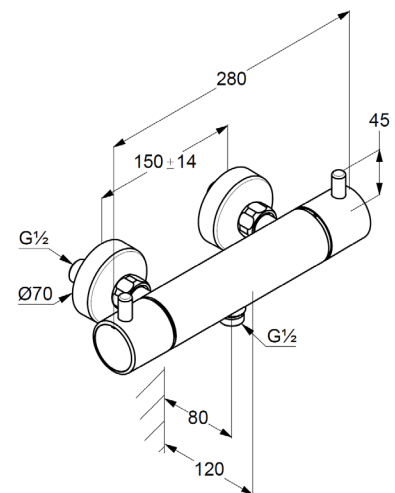

Technische Daten/ Technical Data

KLUDI BOZZ
thermostatic shower mixer
DN 15

Ref.:
352030538

Finishes:
05 chrom

Product description
Manufacturer KLUDI GmbH & Co. KG
Typ: KLUDI BOZZ
thermostatic shower mixer
Ref.: 352030538

thermostatic shower mixer
wall mounted
temperature handle with hot water safety 38°C
optional temperature limiter at 43°C included
valve handle with 50% water consumption
protected against back flow
shower outlet G $\frac{1}{2}$
ceramic headparts 180°
flow rate at 3 bar 18 l/min.
S-unions G $\frac{1}{2}$ x G $\frac{3}{4}$
with dirt-catcher sieve

Produktabbildung/ Product picture

Maßzeichnung/ Dimensional drawing

Durchfluss/ Flow rate