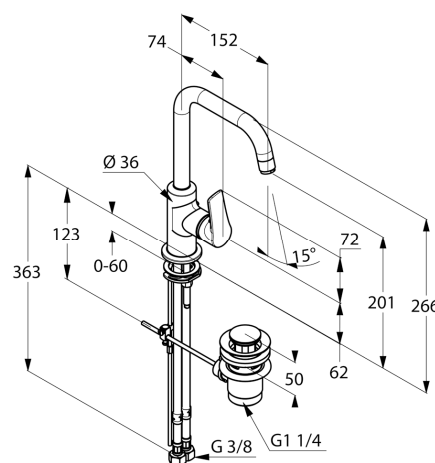

Product: KLUDI TERCIO single lever basin mixer DN 15, with pop up waste

Ref.: 380230575

Product description

single lever basin mixer DN 15
 single hole mounted
 solid lever
 lateral actuation
 ceramic cartridge
 aerator M 18 x 1
 flow rate 4,5 l/min at 3 bar
 swivel spout (360°)
 flexible high pressure supply tubes 3/8 inch
 rapid installation set
 pop up waste 1 1/4 inch

Finishes:
 05 chrome

Product picture

Advertisement

single lever basin mixer, manufacturer KLUDI GmbH & Co. KG
 KLUDI TERCIO item no. 380230575
 type: single lever basin mixer, DN 15 / PN 10, with swivel spout (360°), chrome plated brass, with pop up waste 1 1/4 inch rod-pull and pull knob chrome plated, solid lever chrome plated metal, with lateral actuation, ceramic cartridge K-25, aerator M 18 x 1, flow rate 4,5 l/min at 3 bar, flexible high pressure supply tubes 3/8 inch with DVGW / W270 approval, rapid installation set
 dimensions: height: 266 mm, nozzle height: 201 mm, projection: 152 mm, lever projection: 74 mm

Dimensional drawing

Flow rate diagram