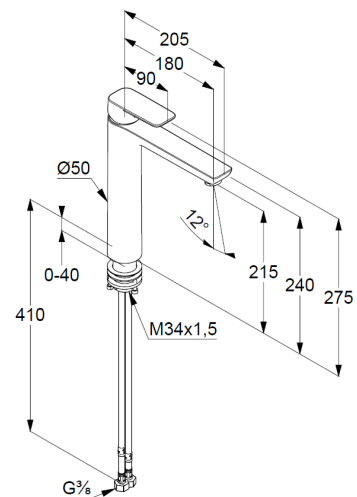

solid lever, metal

aerator, S-Pointer M24 PCA

ceramic cartridge with hot water safety device

flow rate at 3 bar 5 l/ min.

fixed spout

flexible hoses G $\frac{3}{8}$  DVGW approved

shank-fixing

without pop up waste

### Produktabbildung/ Product picture

### Maßzeichnung/ Dimensional drawing