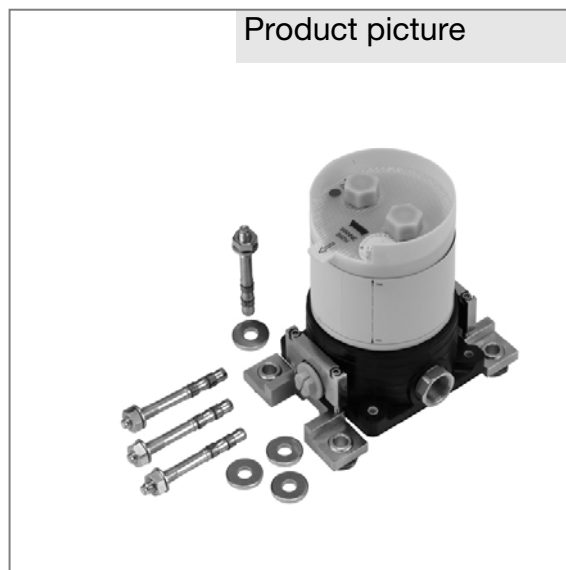

Dimensional drawing

Product: KLUDI concealed unit body DN 20 for free standing bath and shower mixers

Ref.: 88088

Product description

concealed unit body DN 20
pre-installation set
for free standing bath and shower mixers
floor installation
one-piece elastomer casing
dezincification resistant brass
with protection cap
with tight gasket
with flush pipe set
without floor standing bath and shower mixer
without extension set

Advertisement

concealed unit body, manufacturer KLUDI GmbH & Co KG
type KLUDI concealed unit body item no. 88088, DN 20, for free standing bath and shower mixers, dezincification resistant brass DIN 50930-6, for floor installation depth 80 to 150 mm, body isolate to noise and temperature, with one-piece elastomer casing, with tight gasket, connection 3/4 inch, with flush pipe set 1/2 inch consisting of protection cap, sealing plate, gaskets and screw plugs for simple flushing in accordance to DIN 1988,
Optimal function only in combination with KLUDI products

Product picture