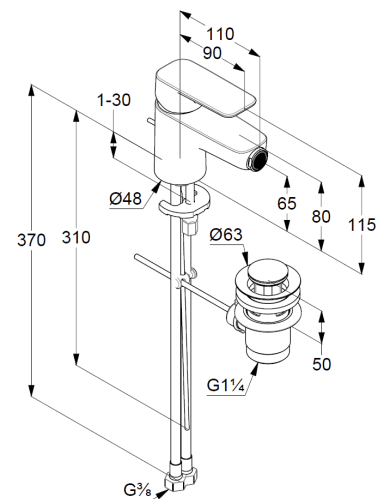

## Technical Data

Product: KLU DI PURE&STYLE  
single lever bidet mixer,  
DN 15

Article-Nr.: 402160575

Surface: 05 chrome

### Product description

manufacturer KLU DI GmbH & Co. KG  
Typ: KLU DI PURE&STYLE  
single lever bidet mixer,  
DN 15/ PN 10  
Art. Nr. 402160575  
bidet mixer  
single lever mixer  
single hole mounted  
solid lever, metal  
S-Pointer M24 PCA  
ceramic cartridge with hotwater safety device  
flow rate at 3 bar = 6 l/ min.  
flexible hoses G 3/8 DVGW approved  
rapid installation set  
pop up waste 1 1/4" metal

Product Picture

Dimensional drawing

Flow rate diagram