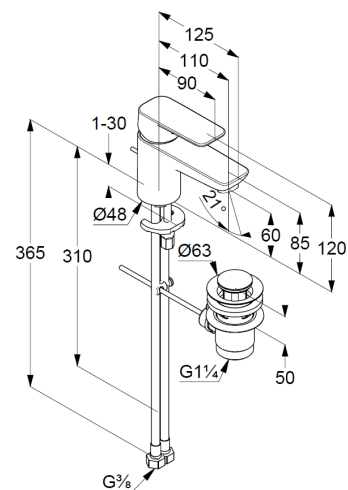

Technical Data

Product: KLUDI PURE&STYLE
single lever basin mixer 60
DN 15

Article-Nr.: 403850575

Surface: 05 chrome

Product description

manufacturer KLUDI GmbH & Co. KG
Typ: KLUDI PURE&STYLE
single lever basin mixer 60,
DN 15/ PN 10
Art. Nr. 403850565
basin mixer
single lever mixer
single hole mounted
solid handle, metal
aerator M24
ceramic cartridge with hotwater safety device
flow rate at 3 bar = 7 l/ min.
flexible hoses G 3/8 DVGW approved
rapid installation set
pop up waste 1 1/4" metal

Product Picture

Dimensional drawing

Flow rate diagram