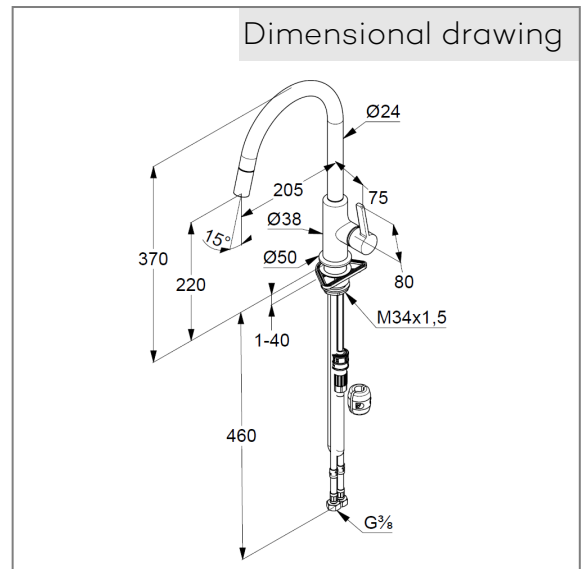

Technical Data

Product: KLUDI BINGO STAR XS
single lever sink mixer
DN 15

Art. No. 468510578

Surface: 05 chrome

Product description

Manufacturer KLUDI GmbH & Co. KG
Typ: KLUDI BINGO STAR XS
Article No. 468510578
Kitchen faucet DN 15
single lever mixer
extractable spout
single hole mounted
solid lever, metal
lateral actuation
aerator
protected against back flow
ceramic cartridge
flow rate at 3 bar = 9 l/ min.
swivel spout (360°)
shank-fixing

Product picture

Dimensional drawing

Flow rate diagramm