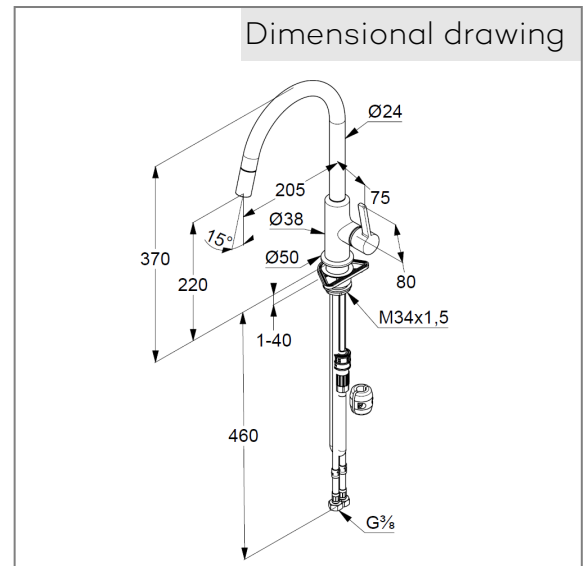

## Technical Data

Product: KLUDI BINGO STAR XS  
single lever sink mixer  
DN 15

Art. No. 468518778

Surface: 87 chrome/ matt black

### Product description

Manufacturer KLUDI GmbH & Co. KG  
Typ: KLUDI BINGO STAR XS  
Article No. 468518778  
Kitchen faucet DN 15  
single lever mixer  
extractable spout  
single hole mounted  
solid lever, metal  
lateral actuation  
aerator  
protected against back flow  
ceramic cartridge  
flow rate at 3 bar = 9 l/ min.  
swivel spout (360°)  
shank-fixing

Product picture

Dimensional drawing

Flow rate diagramm