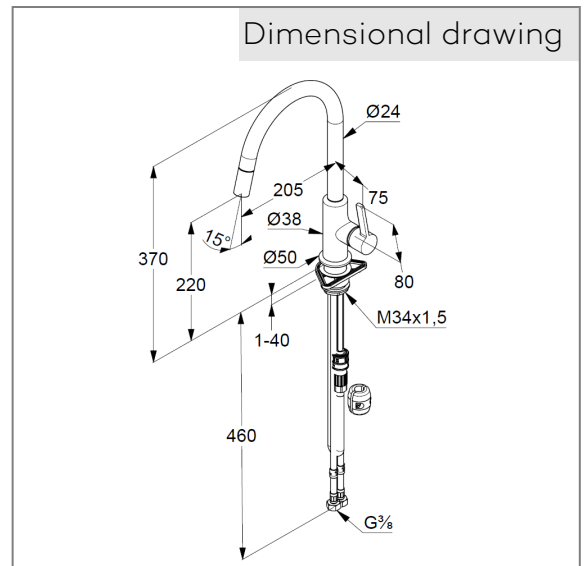

Kitchen faucet DN 15

single lever mixer

extractable spout

single hole mounted

solid lever, metal

lateral actuation

aerator

protected against back flow

ceramic cartridge

flow rate at 3 bar = 9 l/ min.

swivel spout (360°)

shank-fixing

Product picture

Dimensional drawing

Flow rate diagramm