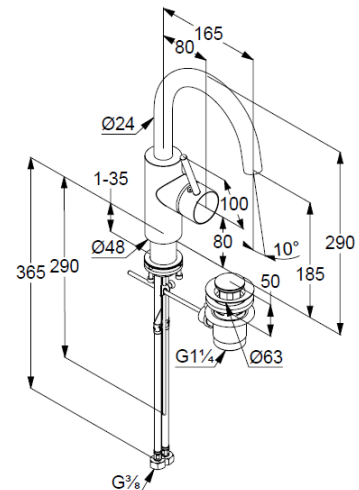

Technische Daten/ Technical Data

KLUDI BOZZ
single lever basin mixer
DN 15

Ref.:
380270576

Finishes:
05 chrome

Product description
Manufacturer KLUDI GmbH & Co. KG
Typ: KLUDI BOZZ
single lever basin mixer
Ref.: 380270576

single lever mixer
1-hole mounted
solid lever, metal
swivel spout (360°)
lateral actuation
aerator M21,5 PCA
ceramic cartridge with hot water safety device
flow rate at 3 bar 5 l/min.
flexible hoses G $\frac{3}{8}$ DVGW approved
rapid installation set
pop up waste G1 $\frac{1}{4}$ metal

Produktabbildung/ Product picture

Maßzeichnung/ Dimensional drawing

Durchfluss/ Flow rate