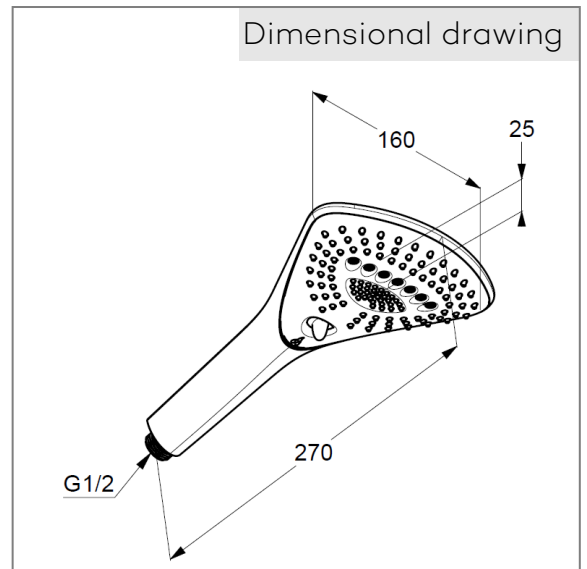

Technical Data

KLUDI FIZZ
hand shower 3 S
DN 15

Ref.:
6770043-00

Finishes:
43 white

Product description
Manufacturer KLUDI GmbH & Co. KG
Typ: KLUDI FIZZ
hand shower 3 S DN 15
Ref: 6770043-00
hand shower 3 S
3 spray pattern
Volumen/ booster/ smooth
with cleaning system
Flow rate at 3 bar = 18 l/min.
connection 1/2"
sieve seal

Product picture

Dimensional drawing

Flow rate diagram