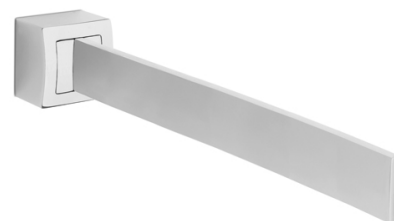

Product: **JOOP! towel holder**

Ref.: **5597705**

Product description

towel holder
wall fastening
with screws and dowels

Finishes:
05 chrome

Product picture

Advertisement

- * KLUDI GmbH & Co KG JOOP! towel holder item no. 5597705
- ** chrome plated, DIN EN 248

towel holder, manufacturer KLUDI GmbH & Co KG JOOP! towel holder item no. 5597705, chrome plated brass, fixed version, with screws and dowels, wall fastening,

Dimensional drawing