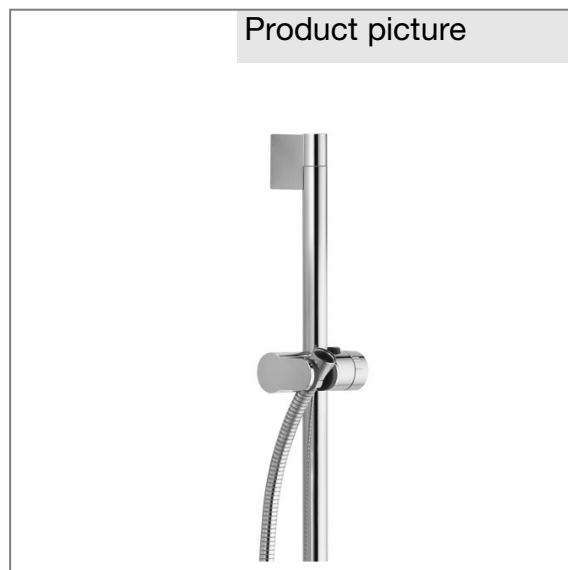

Product: **KLUDI A-QA s wall rail DN 15**

Ref.: **6571005-00**

Product description

wall rail DN 15
 L = 600 mm
 with horizontally and vertically adjustable
 push-button slider
 vertical quick-height-adjustment over push-button
 with 3 steps strength adjustment
 with KLUDI SIRENAFLEX-hose
 plastic coated
 with metal-effect
 with conical nuts
 G 1/2 x G 1/2 x 1600 mm

Finishes:
 05 chrome

Product picture

Advertisement

- * KLUDI GmbH & Co KG KLUDI A-QA s wall rail item no. 6571005-00
- ** chrome plated brass/plastic
- *** DIN EN 1113

wall rail, manufacturer KLUDI GmbH & Co KG KLUDI A-QA s wall rail item no. 6571005-00, DN 15, chrome plated brass/plastic, length 600 mm, with horizontal and vertical adjustable push-button slider for easy height adjustment, without A-QA handshower, sliding bar with pipe diameter Ø 23 mm, for borehole distance 620 mm, with KLUDI SIRENAFLEX showerhose plastic coated with metal-effect, with conical nuts 1/2 x 1/2 inch x 1600 mm, Optimal function can only guaranteed with KLUDI handshowers, PN 5,

Dimensional drawing

Flow rate diagram