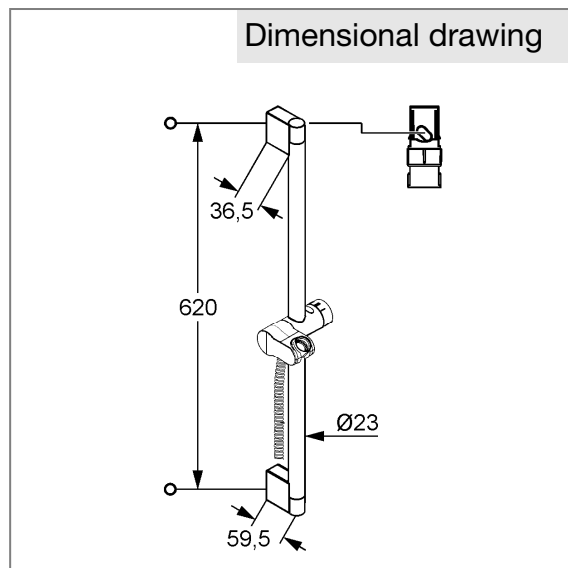

Product: **KLUDI A-QA s wall rail DN 15**

Ref.: **6571005-00**

Product description

wall rail DN 15
 L = 600 mm
 with horizontally and vertically adjustable
 push-button slider
 vertical quick-height-adjustment over push-button
 with 3 steps strength adjustment
 with KLUDI SIRENAFLEX-hose
 plastic coated
 with metal-effect
 with conical nuts
 G 1/2 x G 1/2 x 1600 mm

Finishes:
 05 chrome

Product picture

Advertisement

- * KLUDI GmbH & Co KG KLUDI A-QA s wall rail item no. 6571005-00
- ** chrome plated brass/plastic
- *** DIN EN 1113

wall rail, manufacturer KLUDI GmbH & Co KG KLUDI A-QA s wall rail item no. 6571005-00, DN 15, chrome plated brass/plastic, length 600 mm, with horizontal and vertical adjustable push-button slider for easy height adjustment, without A-QA handshower, sliding bar with pipe diameter Ø 23 mm, for borehole distance 620 mm, with KLUDI SIRENAFLEX showerhose plastic coated with metal-effect, with conical nuts 1/2 x 1/2 inch x 1600 mm, Optimal function can only guaranteed with KLUDI handshowers, PN 5,

Dimensional drawing

Flow rate diagram