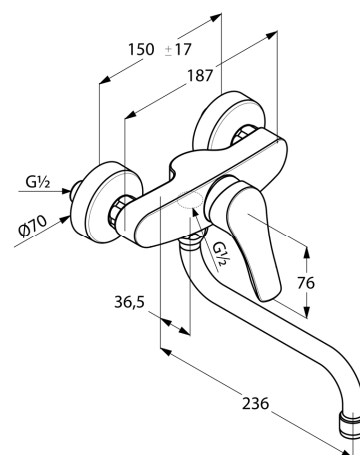

**Product:** KLUDI TERCIO wall mounted single lever sink mixer DN 15

**Ref.:** 389640575

**Product description**

single lever sink mixer DN 15  
 wall-mounted  
 solid lever  
 ceramic cartridge with hot water safety device  
 aerator M 22 x 1  
 flow rate 12,5 l/min at 3 bar  
 swivel spout 200 mm  
 s-unions 1/2 x 3/4 inch

Finishes:  
 05 chrome

**Product picture**

**Advertisement**

single lever wall sink mixer, manufacturer KLUDI GmbH & Co. KG  
 KLUDI TERCIO item no. 389640575  
 type: single lever wall sink mixer, DN 15 / PN 10, with swivel spout, chrome plated brass, solid lever chrome plated metal, ceramic cartridge K-35 with hot water safety device, aerator M 22 x 1, flow rate 12,5 l/min at 3 bar, concealed s-unions 1/2 x 3/4 inch  
 dimensions: width: 187 mm, nozzle projection: 200 mm, lever projection: 76 mm, centers: 150 mm, projection: 236 mm

**Dimensional drawing**

**Flow rate diagram**