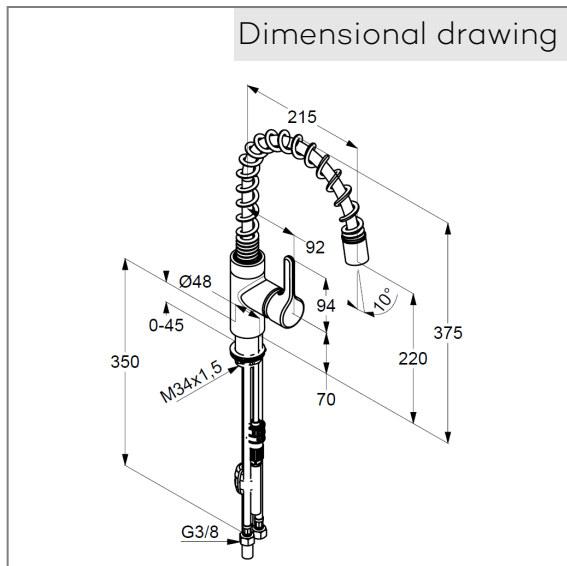

## Technical Data

KLUDI BINGO STAR  
Kitchen faucet  
DN 15

Ref.:  
428550578

Finishes:  
05 chrome

Product description  
Manufacturer KLUDI GmbH & Co. KG  
Typ: KLUDI BINGO STAR  
Kitchen faucet DN 15  
Ref: 428550578

Kitchen faucet DN 15  
single lever mixer  
extractable spout  
single hole mounted  
solid lever, metal  
lateral actuation  
aerator M24  
protected against back flow  
ceramic cartridge with hotwater safety device  
flow rate at 3 bar = 9,4 l/ min.  
swivel spout (220°)  
flexible hoses G 3/8 DVGW approved  
shank-fixing

Product picture

Dimensional drawing

Flow rate diagram