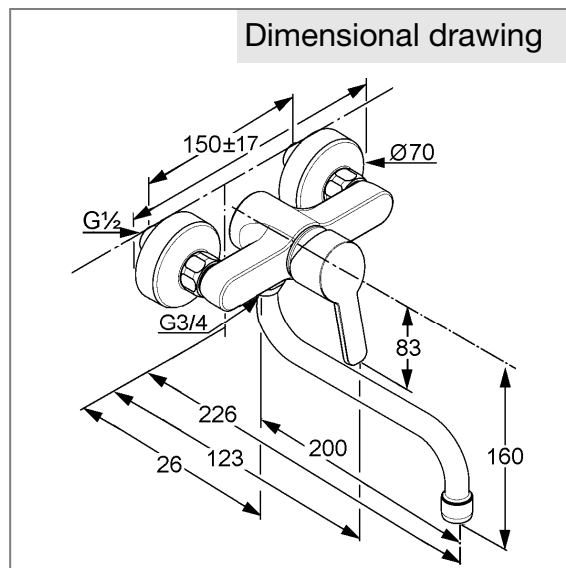

Finishes:
 chrome

Product picture

Advertisement

- * KLUDI GmbH & Co KG KLUDI LOGO NEO single lever wall sink mixer DN 15 item no. 379240575
- ** ceramic cartridge with hot water safety device Ø 35 mm, DIN EN 817
- *** chrome plated brass, DIN 50930-6

single lever wall sink mixer, manufacturer KLUDI GmbH & Co KG KLUDI LOGO NEO single lever wall sink mixer item no. 379240575, DN 15, chrome plated brass, solid lever, type: single lever wall sink mixer DN 15, solid lever, lever projection 83 mm, swivel spout L = 200 mm x 3/4 inch, nozzle projection 226 mm, aerator M 22 x I, noise level DIN EN 4109 group I, report no. PA- IX., flow class A (max. 0,25 l/s), S unions 1/2 x 3/4 inch, ceramic cartridge with hot water safety device Ø 35 mm, for pressure type water heater, for continuous line heater, PN 10,

Dimensional drawing

Flow rate diagram