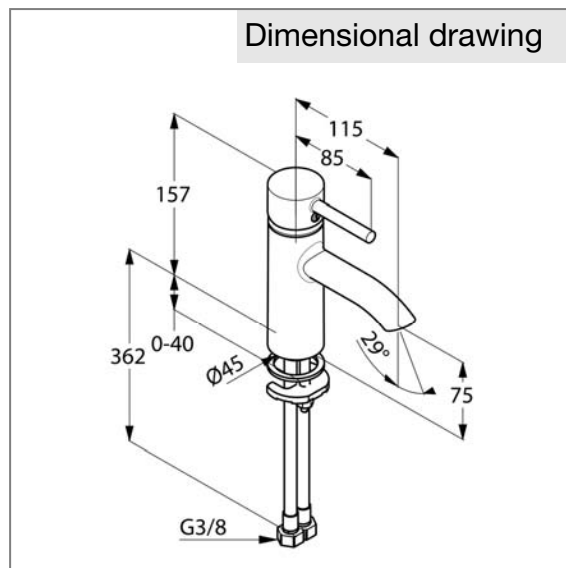

Product: KLUDI BOZZ single lever basin mixer DN 15

Ref.: 382900576

Product description

single lever basin mixer DN 15
 single hole mounted
 solid lever
 ceramic cartridge with hot water safety device
 aerator M 16,5 x 1
 flow rate 5 l/min at 3 bar
 flexible high pressure supply tubes G 3/8 inch
 rapid installation set

Finishes:
 05 chrome

Product picture

Advertisement

single lever basin mixer, manufacturer KLUDI GmbH & Co. KG
 KLUDI BOZZ item no. 382900576
 type: single lever basin mixer, DN 15 / PN 10, chrome plated brass, solid lever
 chrome plated metal, ceramic cartridge K-35 with hot water safety device, aerator
 M 16,5 x 1, flow rate 5,0 l/min at 3 bar, flexible high pressure supply tubes 3/8 inch
 with DVGW / W270 approval, rapid installation set
 dimensions: height: 157 mm, nozzle height: 75 mm, projection: 115 mm, lever pro-
 jection: 85 mm

Dimensional drawing

Flow rate diagram