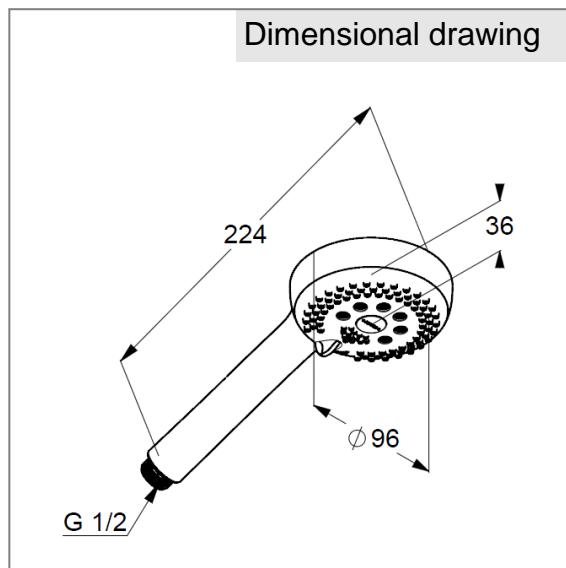

Product: KLUDI LOGO 3 S handshower DN 15

Ref.: 6830005-00

Product description

handshower DN 15
 flow class B
 with cleaning system
 adjustable to 3 spray patterns
 Volumen, Booster, Smooth
 connection G 1/2

Finishes:
 05 chrome

Product picture

Advertisement

- * KLUDI GmbH & Co KG KLUDI LOGO 3 S handshower item no. 6830005-00
- ** chrome plated, DIN EN 248
- *** DIN EN 1112

handshower, manufacturer KLUDI GmbH & Co KG KLUDI LOGO 3 S handshower item no. 6830005-00, DN 15, chrome plated, flow class B, cleaning system, adjustable to 3 spray patterns: Volumen Booster and Smooth, connection 1/2 inch, diameter shower head \varnothing 96 mm, length 224 mm, for pressure type water heater, for continuous line heater, PN 5,

Dimensional drawing

Flow rate diagram