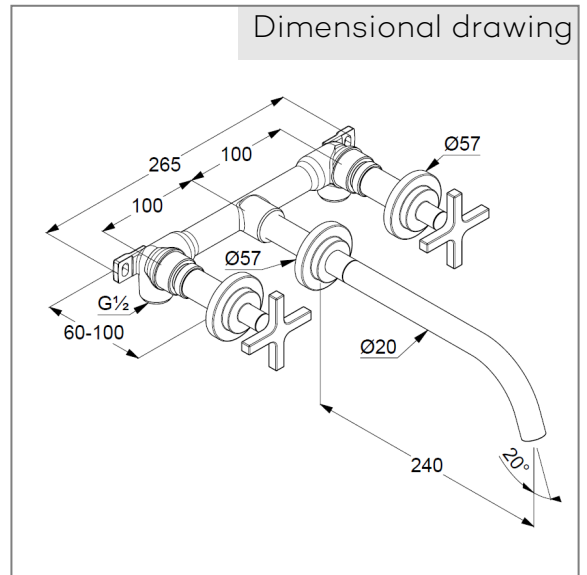

## Technical Data

KLUDI NOVA FONTE  
wall mounted basin mixer  
DN 15  
Style: Classic

Ref.:  
201460520

Finishes:  
05 chrom

Product description  
Manufacturer KLUDI GmbH & Co. KG  
Typ: KLUDI NOVA FONTE  
wall mounted basin mixer  
projection 240 mm  
Ref.: 201460520  
wall mounted basin mixer DN15  
concealed basin mixer  
two handle mixer  
pre-installation set with trim set  
wall mounted  
3 hole mounted  
cross handle, metal  
Aerator M18,5 PCA laminar  
ceramic headparts 90° (right/ left)  
flow rate at 3 bar = 5,6 l/ min.

Product picture

Dimensional drawing

Flow rate diagram