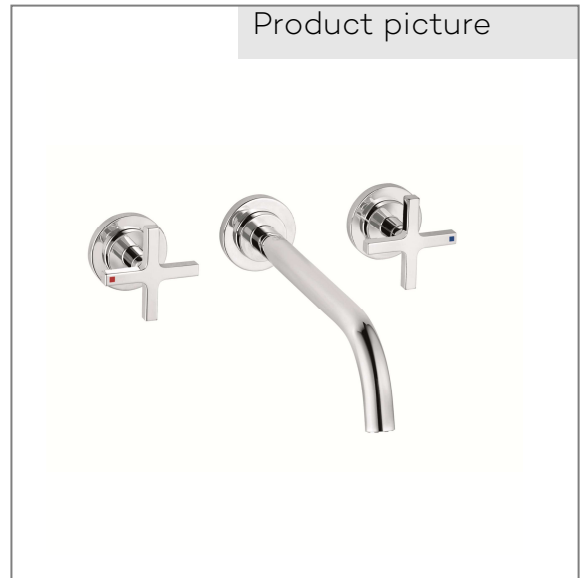

## Technical Data

KLUDI NOVA FONTE  
wall mounted basin mixer  
DN 15  
Style: Classic

Ref.:  
201460520

Finishes:  
05 chrom

Product description  
Manufacturer KLUDI GmbH & Co. KG  
Typ: KLUDI NOVA FONTE  
wall mounted basin mixer  
projection 240 mm  
Ref.: 201460520  
wall mounted basin mixer DN15  
concealed basin mixer  
two handle mixer  
pre-installation set with trim set  
wall mounted  
3 hole mounted  
cross handle, metal  
Aerator M18,5 PCA laminar  
ceramic headparts 90° (right/ left)  
flow rate at 3 bar = 5,6 l/ min.

Product picture

Dimensional drawing

Flow rate diagram