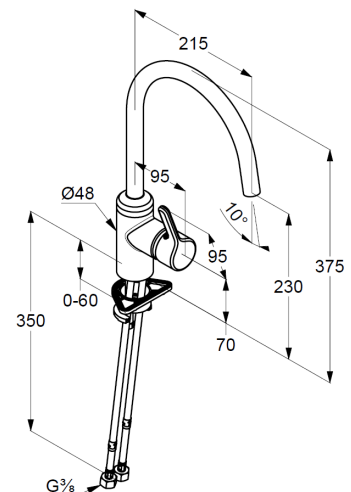

Technical Data

KLUDI BINGO STAR
Kitchen faucet

Ref.:
428039678

Finishes:
96 stainless steel look

Product description
Manufacturer KLUDI GmbH & Co. KG
Typ: KLUDI BINGO STAR
Kitchen faucet
Ref.: 428039678
Kitchen faucet DN 15
single lever mixer
single hole mounted
solid lever, metal
lateral actuation
Aerator M16,5 laminar
ceramic cartridge with hotwater safety device
flow rate at 3 bar = 7,6 l/ min.
swivel spout (360°)
flexible hoses G 3/8 DVGW approved
rapid installation set

Product picture

Kein Foto 23.04.20

Dimensional drawing

Flow rate diagram