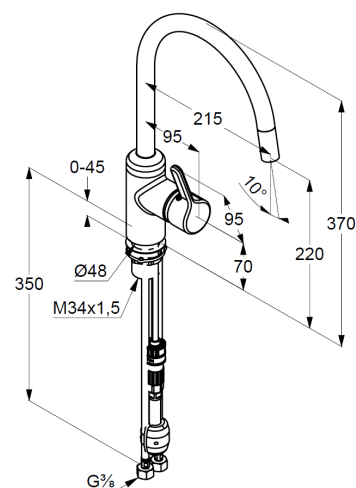

## Technical Data

KLUDI BINGO STAR  
Kitchen faucet  
DN 15

Ref.:  
428519678

Finishes:  
96 Stainless steel look

Product description  
Manufacturer KLUDI GmbH & Co. KG  
Typ: KLUDI BINGO STAR  
Kitchen faucet DN 15  
Ref.: 428519678  
Kitchen faucet DN 15  
single lever mixer  
extractable spout  
single hole mounted  
solid lever, metal  
lateral actuation  
Aerator M16,5  
protected against back flow  
ceramic cartridge with hotwater safety device  
flow rate at 3 bar = 12 l/ min.  
swivel spout (230°)  
flexible hoses G 3/8 DVGW approved  
shank-fixing  
extractable hoses M15 x 1500 mm

### Dimensional drawing