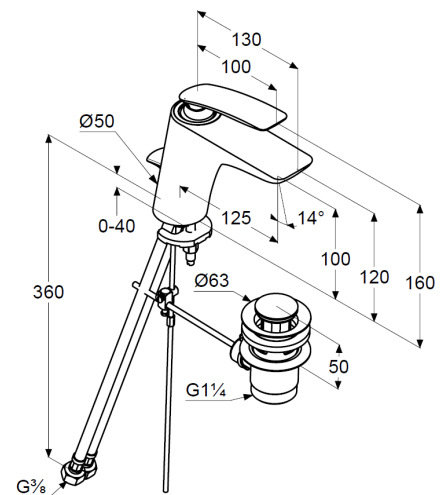

## Technische Daten/ Technical Data

KLUDI BALANCE  
single lever basin mixer  
DN 15

Ref.:  
520238775

Finishes:  
87 matt black/chrome

Product description  
Manufacturer KLUDI GmbH & Co. KG  
Typ: KLUDI BALANCE  
single lever basin mixer  
Ref.: 520238775

basin mixer  
single lever mixer  
1-hole mounted  
solid lever, metal  
aerator, S-Pointer M24 PCA  
ceramic cartridge with hot water safety device  
flow rate at 3 bar 5 l/min.  
flexible hoses G $\frac{3}{8}$  DVGW approved  
rapid installation set  
pop up waste G1 $\frac{1}{4}$  metal

### Produktabbildung/ Product picture

### Maßzeichnung/ Dimensional drawing