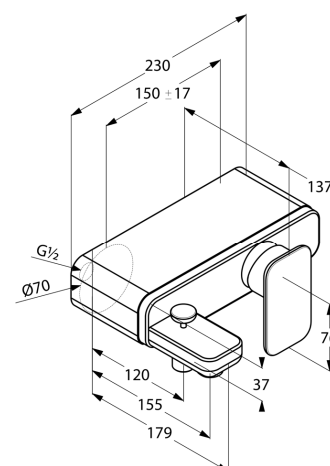

Product: KLUDI E2 MIX single lever bath and shower mixer
DN 15

Ref.: 494450575

Product description

single lever bath and shower mixer DN 15
wall-mounted
solid lever
ceramic cartridge with hot water safety device
aerator M 24 x 1
flow rate bath tub 21 l/min at 3 bar
flow rate shower 18 l/min at 3 bar
automatic diverter: shower to bath tub
shower connection 1/2 inch
protected against back flow
s-unions 1/2 x 3/4 inch

Finishes:
05 chrome

Product picture

Advertisement

single lever bath/shower mixer, manufacturer KLUDI GmbH & Co. KG
KLUDI E2 item no. 494450575
type: single lever bath and shower mixer, DN 15 / PN 10, chrome plated brass, solid lever chrome plated metal, ceramic cartridge K-41 with hot water safety device, bath tub filler with aerator M 24 x 1, flow rate at bath tub filler 21 l/min at 3 bar, flow rate at shower outlet 18 l/min at 3 bar, automatic diverter: shower to bath tub, protected against back flow DIN EN 1717, shower connection 1/2 inch, concealed s-unions 1/2 x 3/4 inch
dimensions: width: 230 mm, nozzle projection: 179 mm, lever projection: 76 mm, centers: 150 mm

Dimensional drawing

Flow rate diagram