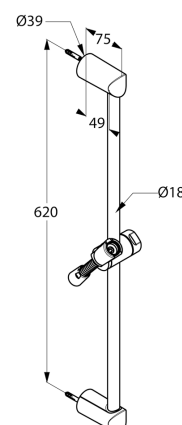

Product: **KLUDI LOGO wall rail DN 15**

Ref.: **6806005-00**

Product description

wall rail DN 15
 L = 600 mm
 with slider horizontally and vertically adjustable
 with KLUDI LOGOFLEX shower hose
 1/2 x 1/2 inch x 1600 mm
 plastic coated
 with metal-effect
 with conical nuts

Finishes:
 05 chrome

Product picture

Advertisement

wall rail, manufacturer KLUDI GmbH & Co. KG
 KLUDI LOGO item no. 6806005-00
 type: wall rail, DN 15 / PN 5, chrome plated brass/plastic, with horizontal and vertical adjustable slider, KLUDI LOGOFLEX shower hose 1/2 x 1/2 inch x 1600 mm, plastic coated with metal-effect, with conical nuts
 dimensions: length: 600 mm, projection: 75 mm, pipe: Ø 18 mm, borehole distance: 620 mm

Dimensional drawing

Flow rate diagram